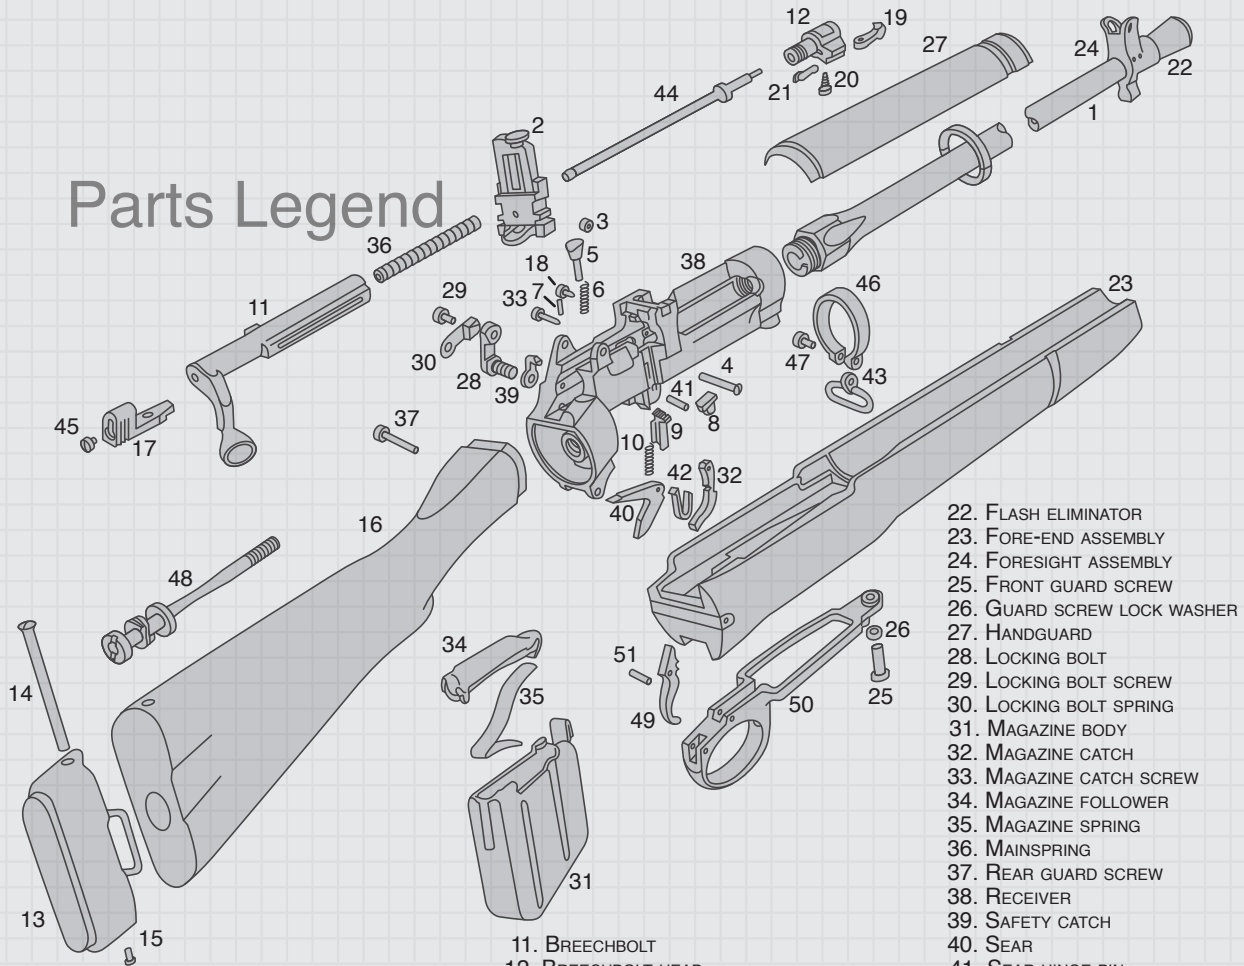

Parts Legend

- 1. BARREL
- 2. BACKSIGHT
- 3. BACKSIGHT SPACER
- 4. BACKSIGHT HINGE PIN
- 5. BACKSIGHT DETENT PLUNGER
- 6. BACKSIGHT DETENT PLUNGER SPRING
- 7. BACKSIGHT HINGE PIN LOCK PIN
- 8. BOLT RELEASE STOP
- 9. BOLT RELEASE
- 10. BOLT RELEASE SPRING
- 11. BREECHBOLT
- 12. BREECHBOLT HEAD
- 13. BUTTPAD ASSEMBLY
- 14. BUTTPAD ASSEMBLY RETAINING SCREW, TOP
- 15. BUTTPAD ASSEMBLY RETAINING SCREW, BOTTOM
- 16. BUTTSTOCK
- 17. COCKING PIECE
- 18. EJECTOR SCREW
- 19. EXTRACTOR
- 20. EXTRACTOR SCREW
- 21. EXTRACTOR SPRING

- 22. FLASH ELIMINATOR
- 23. FORE-END ASSEMBLY
- 24. FORESIGHT ASSEMBLY
- 25. FRONT GUARD SCREW
- 26. GUARD SCREW LOCK WASHER
- 27. HANDGUARD
- 28. LOCKING BOLT
- 29. LOCKING BOLT SCREW
- 30. LOCKING BOLT SPRING
- 31. MAGAZINE BODY
- 32. MAGAZINE CATCH
- 33. MAGAZINE CATCH SCREW
- 34. MAGAZINE FOLLOWER
- 35. MAGAZINE SPRING
- 36. MAINSPRING
- 37. REAR GUARD SCREW
- 38. RECEIVER
- 39. SAFETY CATCH
- 40. SEAR
- 41. SEAR HINGE PIN
- 42. SEAR SPRING
- 43. SLING SWIVEL
- 44. STRIKER
- 45. STRIKER SCREW
- 46. SWIVEL BAND
- 47. SWIVEL BAND SCREW
- 48. STOCK BOLT AND LOCK WASHER
- 49. TRIGGER
- 50. TRIGGER GUARD
- 51. TRIGGER PIN